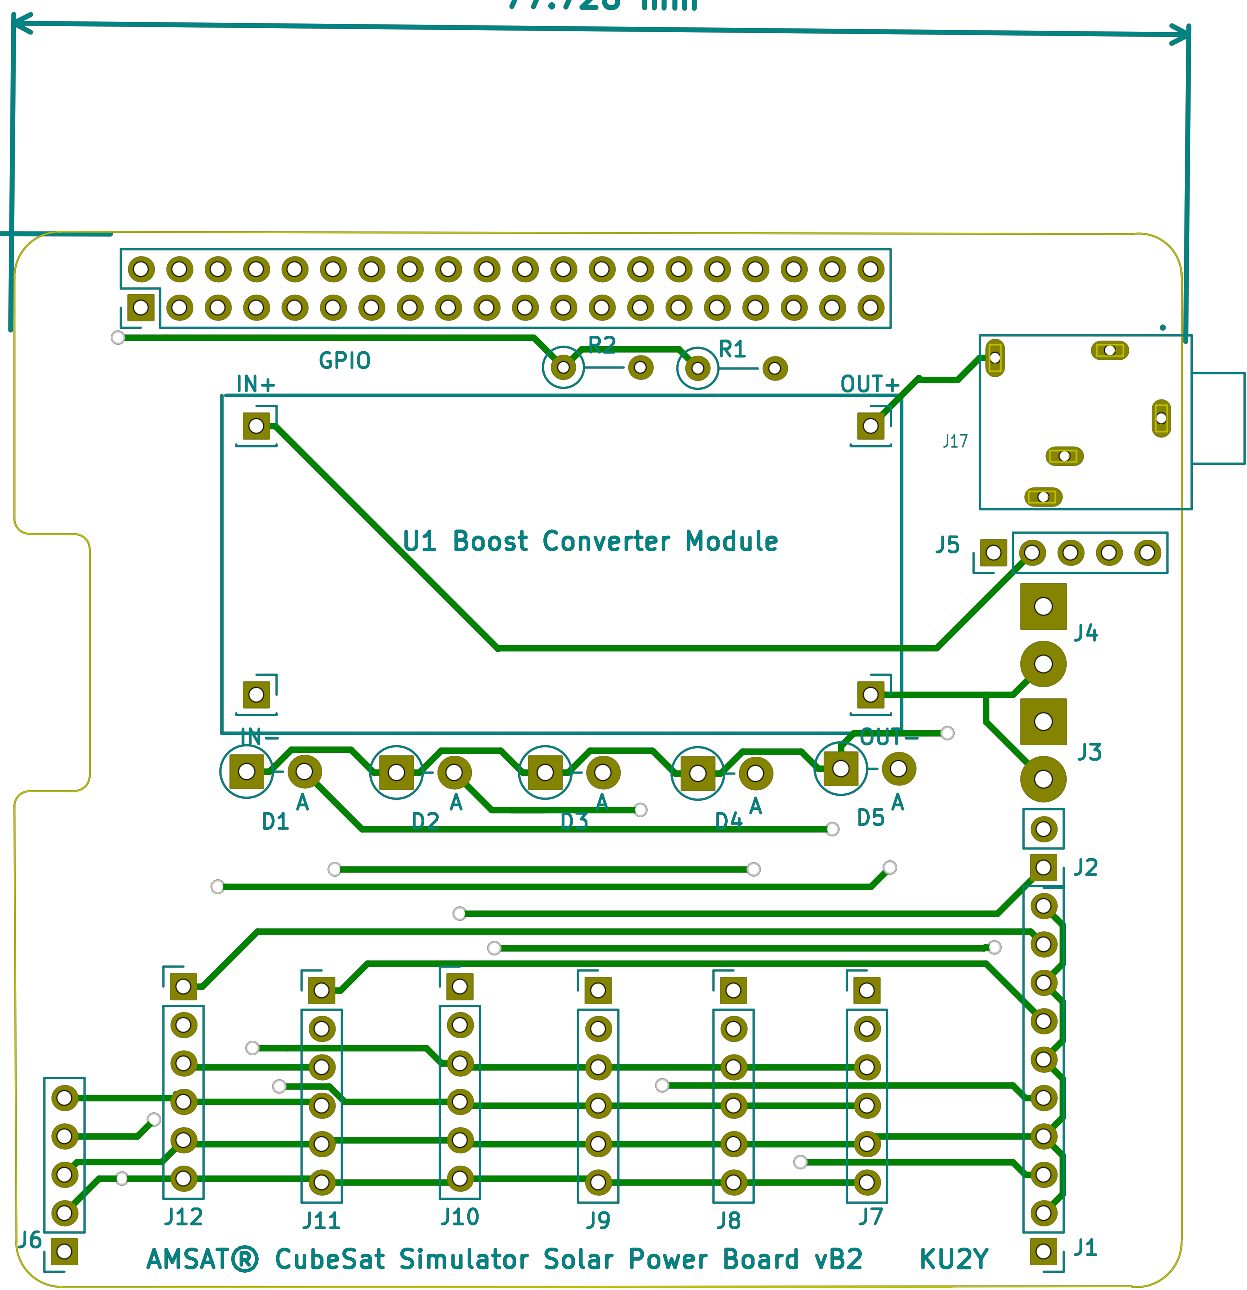

77.724 mm

77.728 mm

AMSAT® CubeSat Simulator Solar Power Board vB2 KU2Y